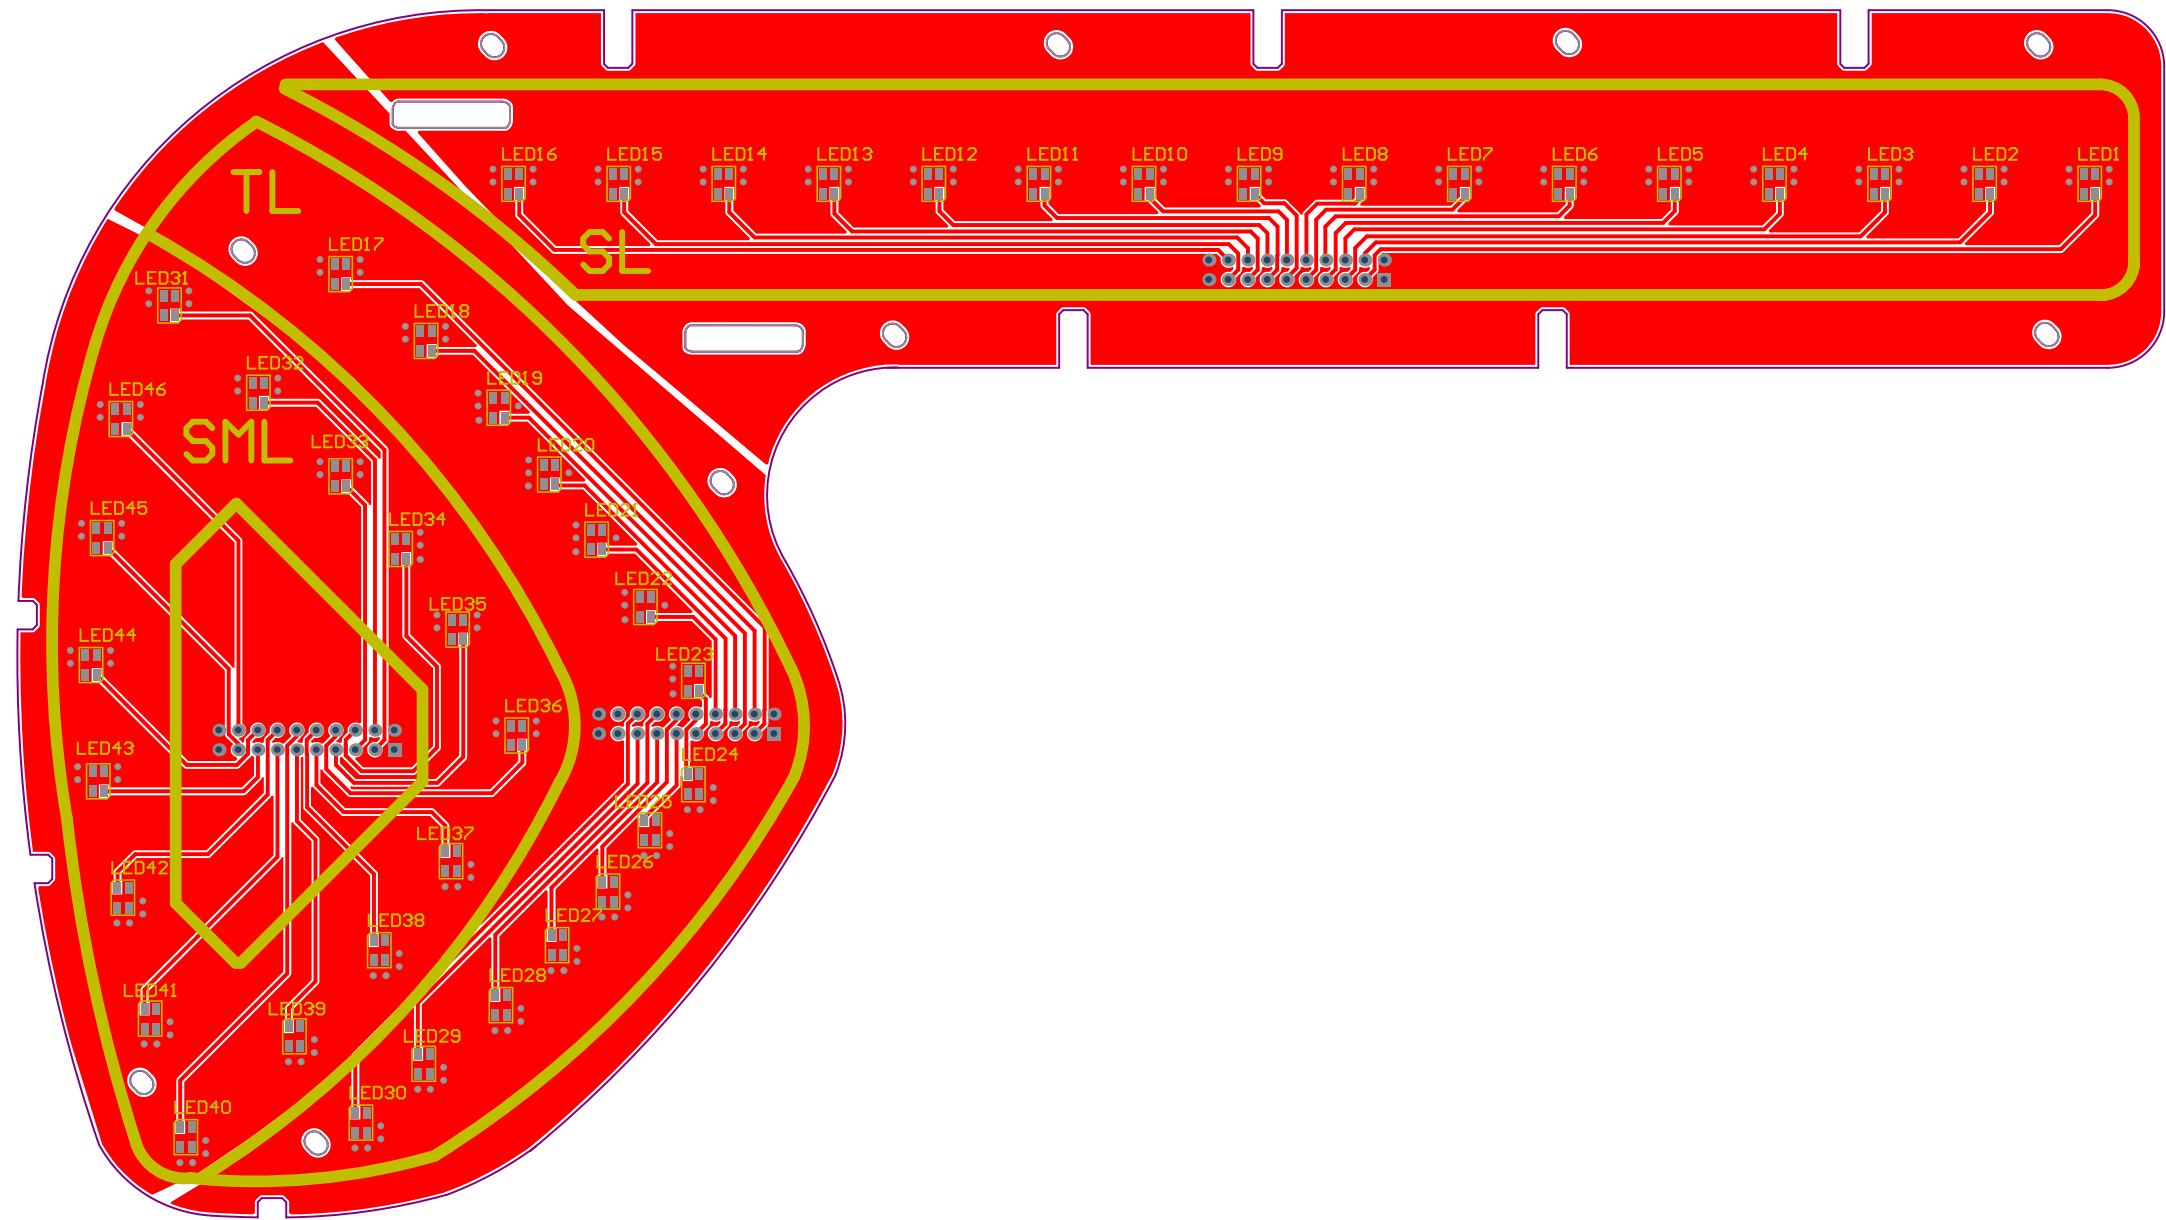

CN1\_SL

CN2\_TL

CN3\_SML

**MPS**  
Monolithic Power Systems  
EVQ7221-TL-00A Tail Lamp Board  
[www.monolithicpower.com](http://www.monolithicpower.com)  
Made in China

Monolithic Power Systems  
EVQ7221-TL-00A Tail Lamp Control Board  
[www.monolithicpower.com](http://www.monolithicpower.com)  
Made in China