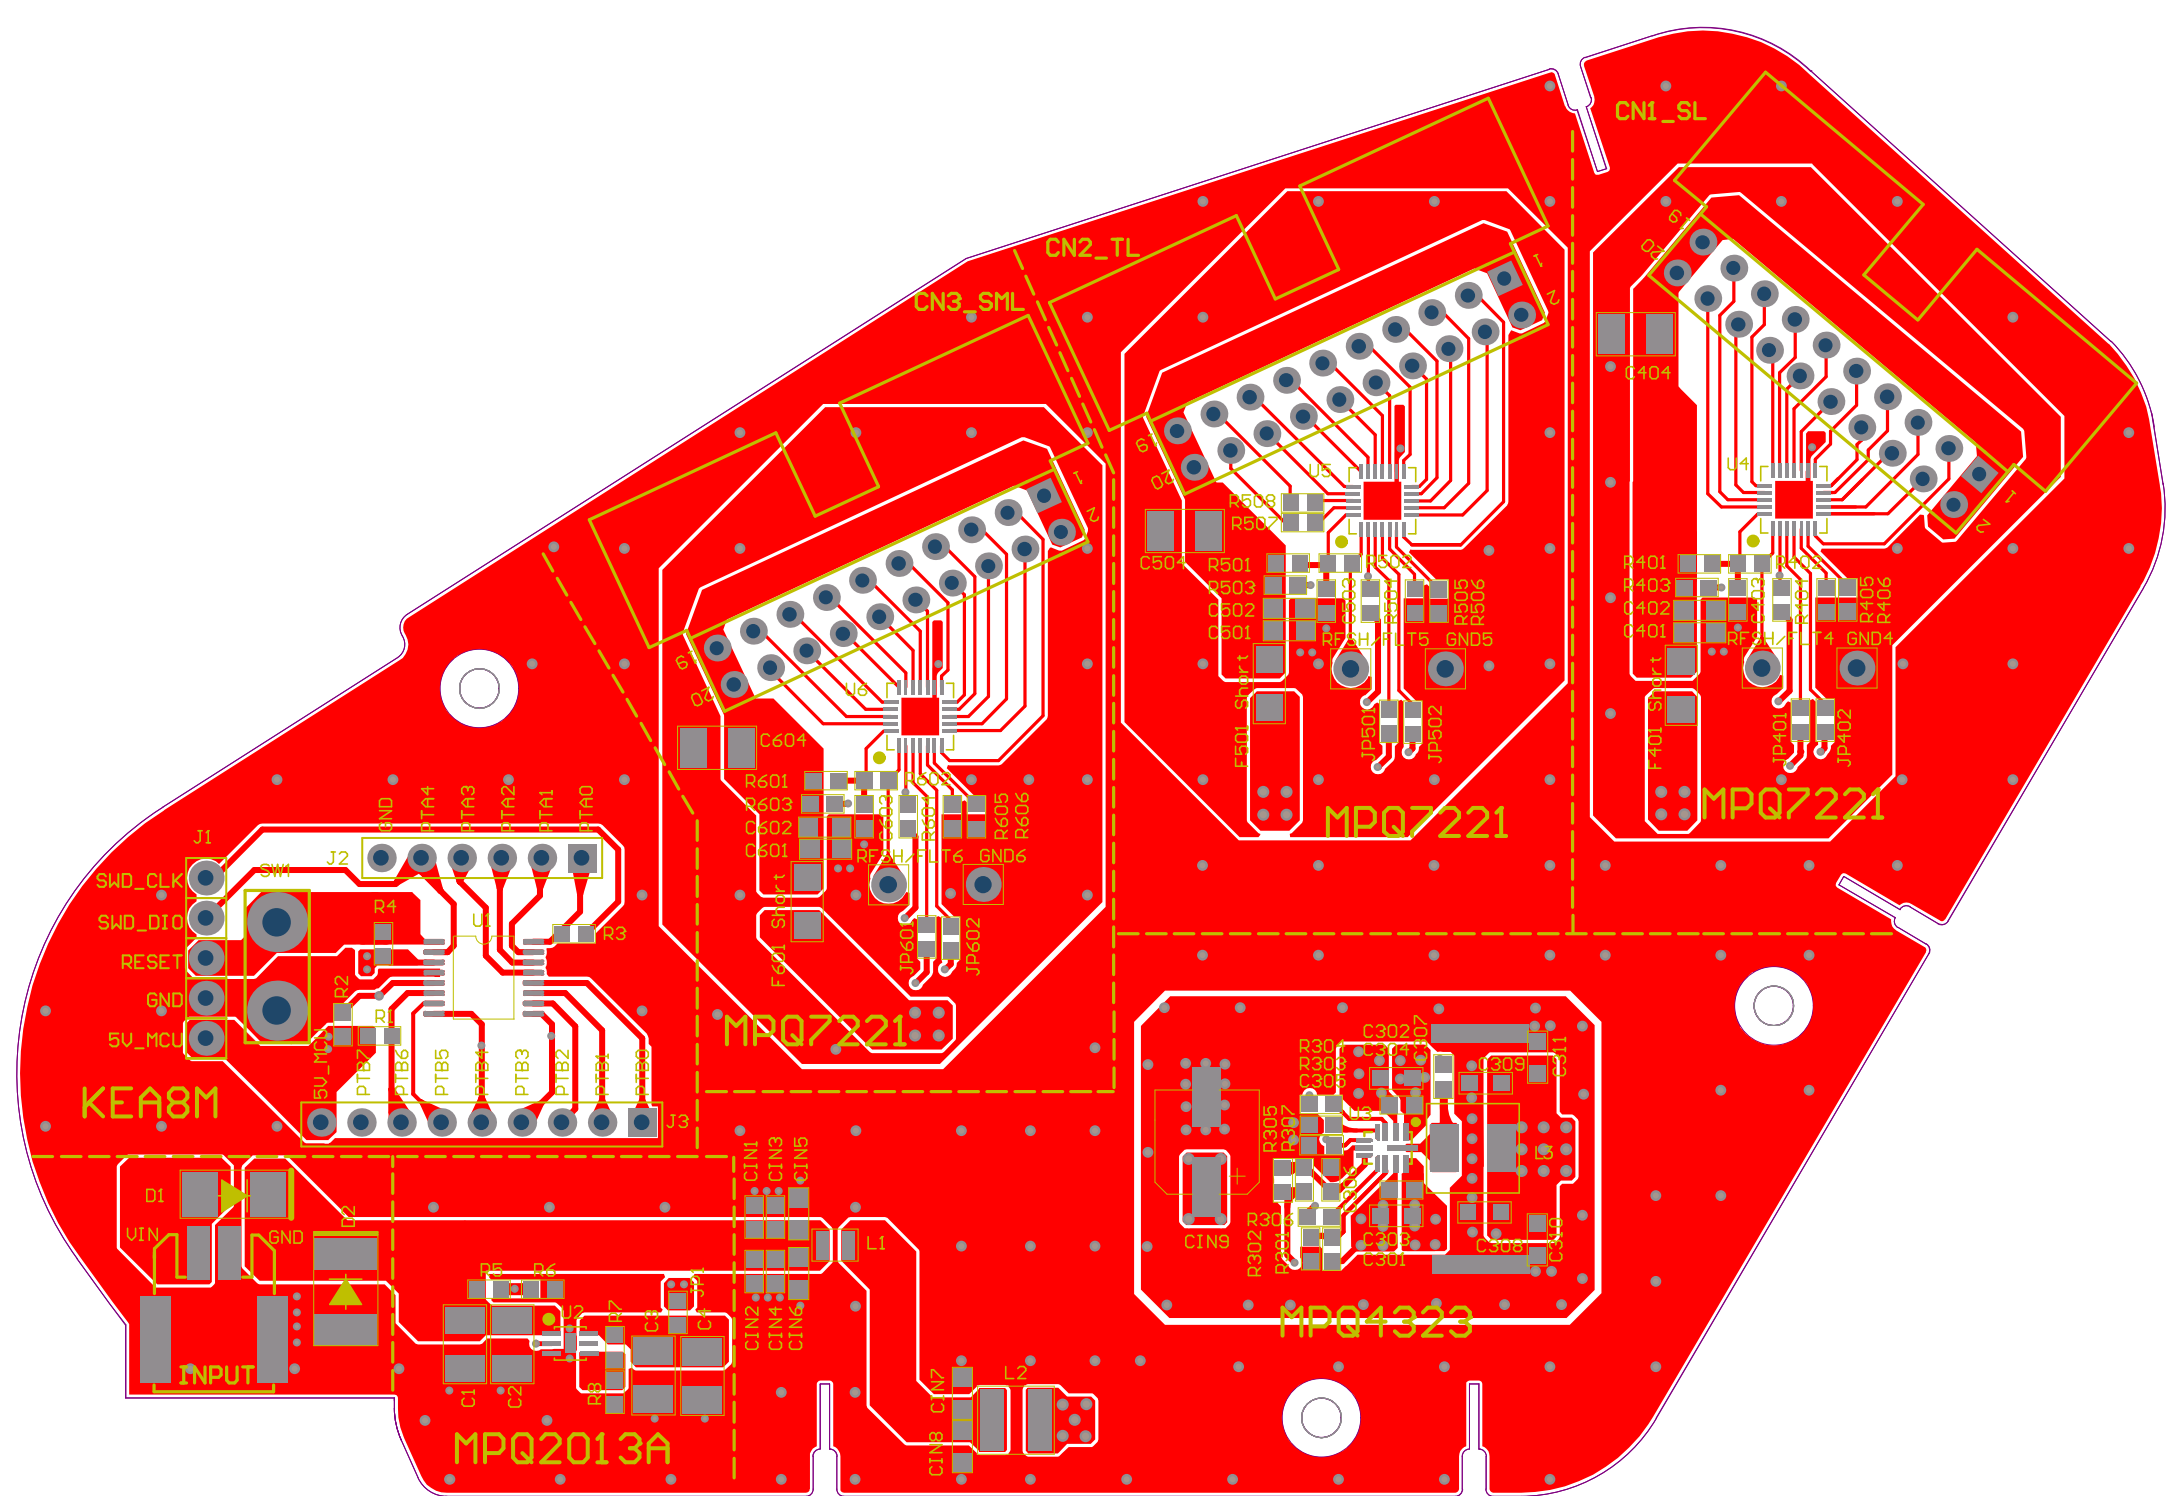

CN1\_SL

CN2\_TL

CN3\_SML

**MPS**  
Monolithic Power Systems  
EVQ7221-TL-00A Tail Lamp Board  
[www.monolithicpower.com](http://www.monolithicpower.com)  
Made in China

Monolithic Power Systems  
EVQ7221-TL-00A Tail Lamp Control Board  
[www.monolithicpower.com](http://www.monolithicpower.com)  
Made in China